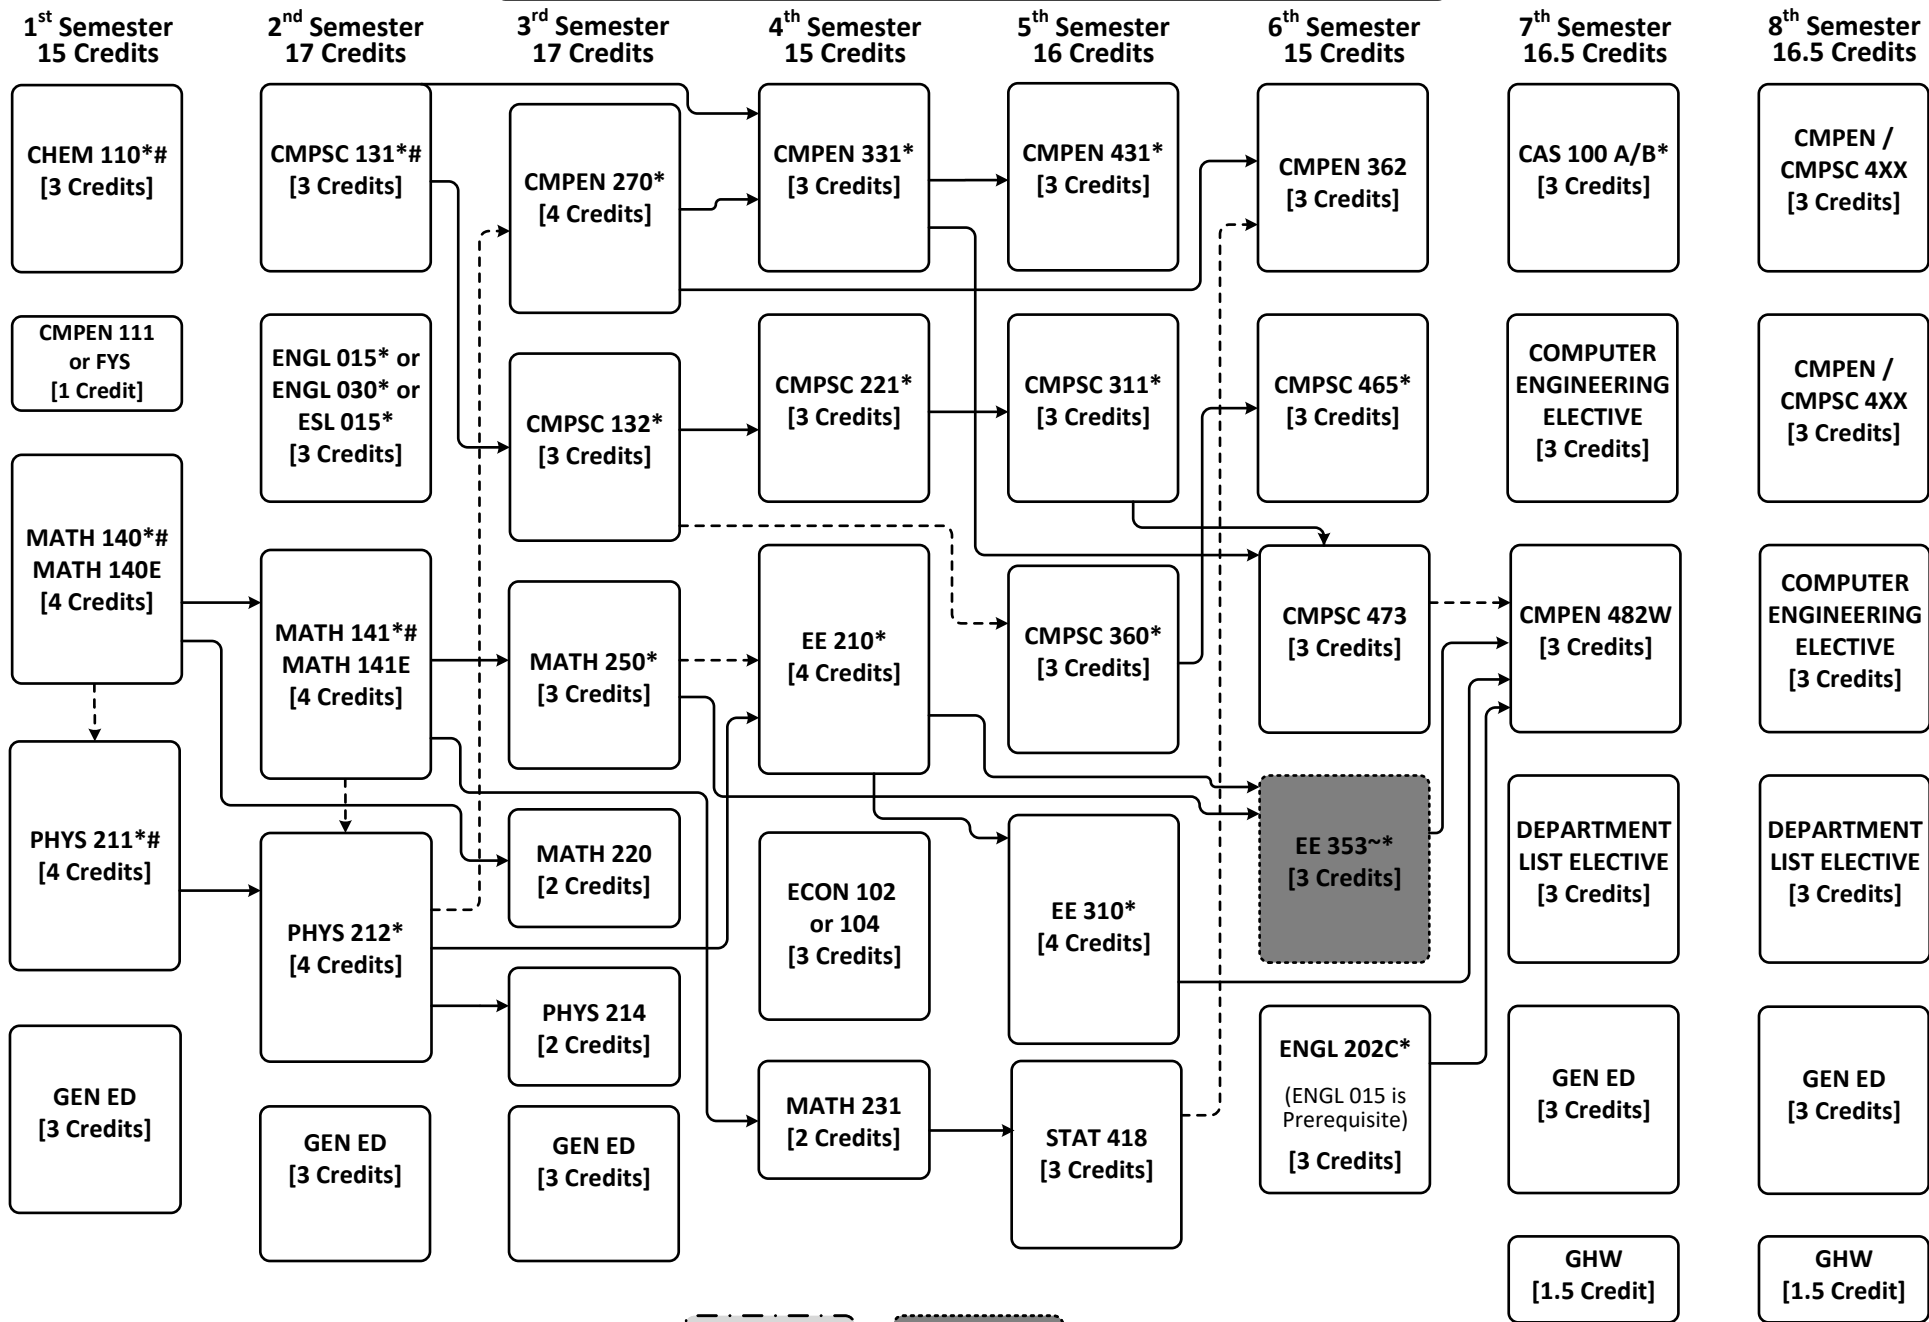

# COMPUTER ENGINEERING

# Course is an Entrance to Major (ETM) requirement  
 ~ Prerequisites also includes one or more ETM course.  
 \* Course requires a grade of C or better for the major

*This is meant to support the current Suggested Academic Plan found at [bulletins.psu.edu](http://bulletins.psu.edu)*